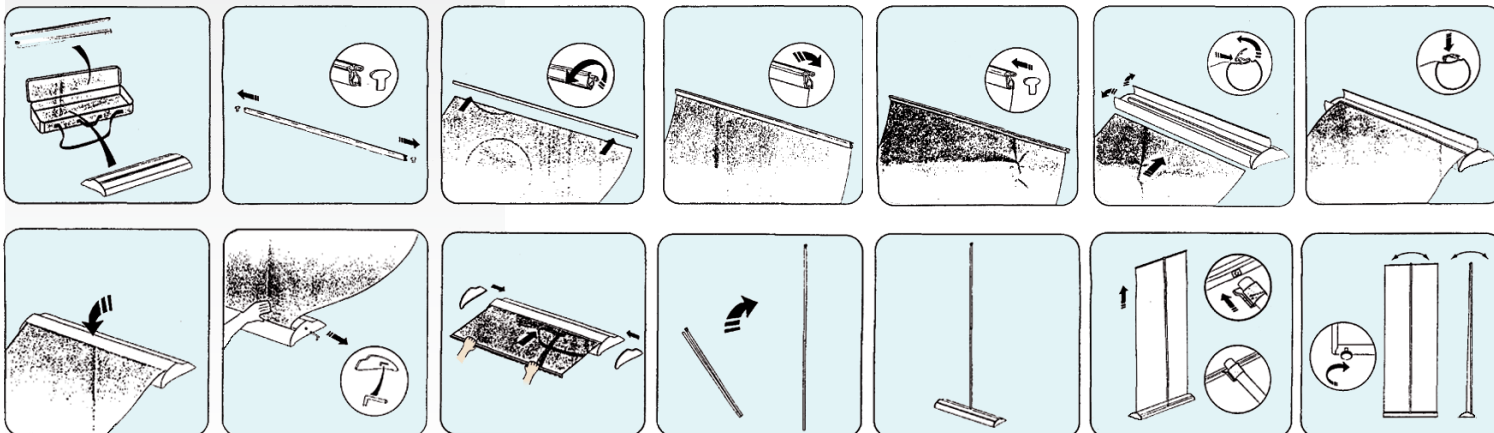

Bannermaterial

We recommend
200-280 g polyester

Optional LED spot art. 45051

Optional LED spot art. 4502

Black bag incl.

Telescopic pole

Telescopic pole

Clamp profile in top and bottom =
Easy mounting or changing of banner