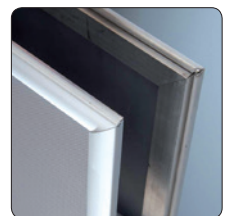

Model	Art. no.	Poster size	Colour	Total W x H	Base	Package size and weight	Pallet size and quantity
910	2993	50 x 70 cm	Alu	52,9 x 190 cm	Ø 45 cm	8x195x9 + 47x47x5 + 56x76x12 cm 16,0 kg	80 x 120 x 220 cm 30 pcs.
-	2994	60 x 85 cm	-	62,3 x 190 cm	-	8x195x9 + 47x47x5 + 66x91x12 cm 18,5 kg	80 x 120 x 220 cm 30 pcs.
-	2995	70 x 100 cm	-	72,9 x 190 cm	-	8x195x9 + 47x47x5 + 76x106x12 cm 19,0 kg	80 x 120 x 220 cm 30 pcs.